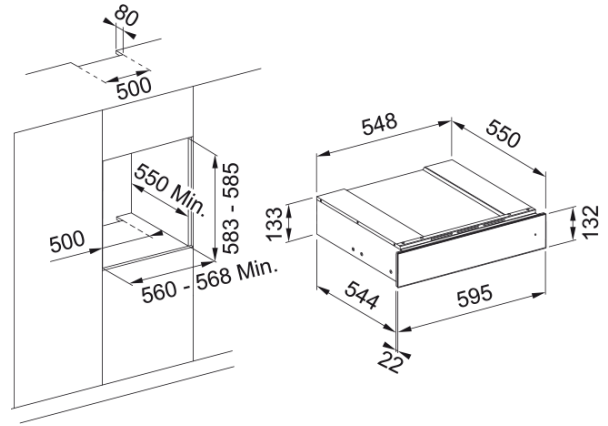

# CAJON ACC. VINO FMY 14 WCRD XS | 131.0691.006

### Dimensiones

Ancho total	595.0
Altura total	133.0
Profundidad total	566.0